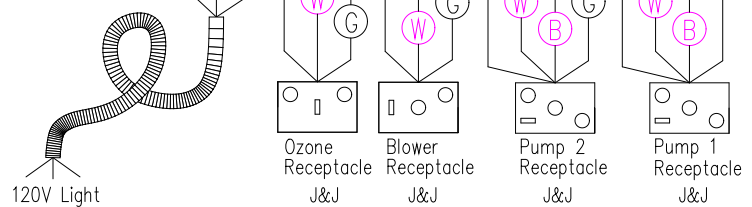

L1 N GR L2

**HYDRO-QUIP**  
CORONA, CA (909) 273-7575

Manufacture Notes:

Dwg. No.  
**D222A0-KPQY8-T**

Drawn	Rev
TDM	2
Date	10.23.97
Diagram No.	5102

Wire Color Code

B - Black	G - Green
Br - Brown	Bl - Blue
R - Red	V - Violet
O - Orange	W - White
Y - Yellow	Gr - Gray